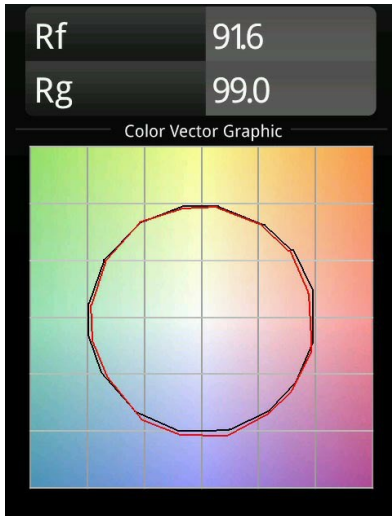

TM30 & CRI diagram