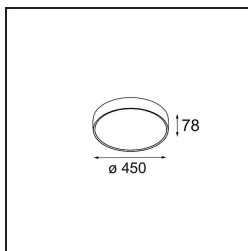

Date
Customer
Project
Type

Flat Moon Suspended 450 lx LED 4000K DALI DI White Structure

Specifications

Material	13300509
Light Source Type	LED
LED Type	FLAT MOON LED
LED technology	LED PCB
CRI	Min. 90
Colour Temperature	4000K
Lifetime	L80B20 @50,000 Hours
Lamp Included	Yes
Number of Light Sources	1
CIE flux code	46 77 95 100 79
Binning (SDCM)	3
Light Direction	Down
Input Voltage	230V
Luminaire power (W)	29.4
Electrical Class	I
IP Rating	20
Glow wire rating (°C)	650
Dimming Protocol	DALI
DALI Standard	DALI-2
Indoor/Outdoor	Indoor
Application	Ceiling
Mounting	Suspended
Adjustability	Not Applicable
Distance to Lighted Object (m)	0,1
Primary Colour & Primary Finish	White, Structure
Gross weight (g)	5330.0
Luminous flux per lamp (lm)	2860
Efficacy (lm/W)	97
Glare rating	23
Remark	<ul style="list-style-type: none"> • Suspension kit not included • Suspension kit not included • This is not a complete product. Suspension kit required.