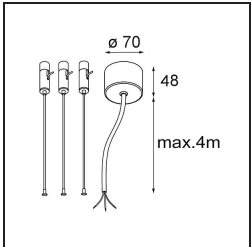

Date
Customer
Project
Type

Flat Moon Suspended 450 lx LED 4000K DALI DI White Structure

Specifications

Material	13300509
Light Source Type	LED
LED Type	FLAT MOON LED
LED technology	LED PCB
CRI	Min. 90
Colour Temperature	4000K
Lifetime	L80B20 @50,000 Hours
Lamp Included	Yes
Number of Light Sources	1
CIE flux code	46 77 95 100 79
Binning (SDCM)	3
Light Direction	Down
Input Voltage	230V
Luminaire power (W)	29.4
Electrical Class	I
IP Rating	20
Glow wire rating (°C)	650
Dimming Protocol	DALI
DALI Standard	DALI-2
Indoor/Outdoor	Indoor
Application	Ceiling
Mounting	Suspended
Adjustability	Not Applicable
Distance to Lighted Object (m)	0,1
Primary Colour & Primary Finish	White, Structure
Gross weight (g)	5330.0
Luminous flux per lamp (lm)	2860
Efficacy (lm/W)	97
Glare rating	23
Remark	<ul style="list-style-type: none"> • Suspension kit not included • Suspension kit not included • This is not a complete product. Suspension kit required.

TM30 & CRI diagram

Light distribution & beam diagram

Optical Accessories

13289000 Diffuser Flat Moon 450 Prismatic

13289100 Diffuser Flat Moon 450 Ice Prismatic

Installation Accessories

13309032 Cover Plate Flat Moon 450 Black Structure

13309009 Cover Plate Flat Moon 450 White Structure

11061932 Power Feed and Suspension Kit 4000 Round 5P Flat Moon (3) Straight Black Structure

11061909 Power Feed and Suspension Kit 4000 Round 5P Flat Moon (3) Straight White Structure