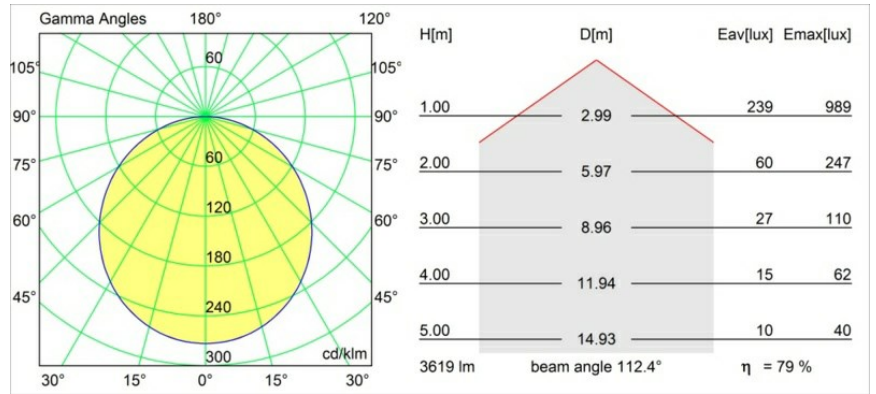

Light distribution & beam diagram