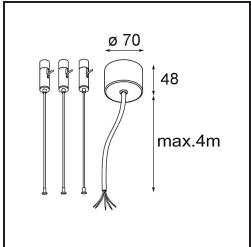

Date
Customer
Project
Type

Flat Moon Suspended 450 lx LED 4000K DALI DI White Structure

Specifications

Material	13300509
Light Source Type	LED
LED Type	FLAT MOON LED
LED technology	LED PCB
CRI	Min. 90
Colour Temperature	4000K
Lifetime	L80B20 @50,000 Hours
Lamp Included	Yes
Number of Light Sources	1
CIE flux code	46 77 95 100 79
Binning (SDCM)	3
Light Direction	Down
Input Voltage	230V
Luminaire power (W)	29.4
Electrical Class	I
IP Rating	20
Glow wire rating (°C)	650
Dimming Protocol	DALI
DALI Standard	DALI-2
Indoor/Outdoor	Indoor
Application	Ceiling
Mounting	Suspended
Adjustability	Not Applicable
Distance to Lighted Object (m)	0,1
Primary Colour & Primary Finish	White, Structure
Gross weight (g)	5330.0
Luminous flux per lamp (lm)	2860
Efficacy (lm/W)	97
Glare rating	23
Remark	<ul style="list-style-type: none"> • Suspension kit not included • Suspension kit not included • This is not a complete product. Suspension kit required.

TM30 & CRI diagram

Light distribution & beam diagram

Optical Accessories

13289000 Diffuser Flat Moon 450 Prismatic

13289100 Diffuser Flat Moon 450 Ice Prismatic

Installation Accessories

13309032 Cover Plate Flat Moon 450 Black Structure

13309009 Cover Plate Flat Moon 450 White Structure

11061932 Power Feed and Suspension Kit 4000 Round 5P Flat Moon (3) Straight Black Structure

11061909 Power Feed and Suspension Kit 4000 Round 5P Flat Moon (3) Straight White Structure