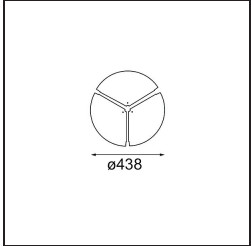

Date
Customer
Project
Type

Flat Moon Suspended 450 lx LED 4000K DALI DI White Structure

Specifications

Material	13300509
Light Source Type	LED
LED Type	FLAT MOON LED
LED technology	LED PCB
CRI	Min. 90
Colour Temperature	4000K
Lifetime	L80B20 @50,000 Hours
Lamp Included	Yes
Number of Light Sources	1
CIE flux code	46 77 95 100 79
Binning (SDCM)	3
Light Direction	Down
Input Voltage	230V
Luminaire power (W)	29.4
Electrical Class	I
IP Rating	20
Glow wire rating (°C)	650
Dimming Protocol	DALI
DALI Standard	DALI-2
Indoor/Outdoor	Indoor
Application	Ceiling
Mounting	Suspended
Adjustability	Not Applicable
Distance to Lighted Object (m)	0,1
Primary Colour & Primary Finish	White, Structure
Gross weight (g)	5330.0
Luminous flux per lamp (lm)	2860
Efficacy (lm/W)	97
Glare rating	23
Remark	<ul style="list-style-type: none"> • Suspension kit not included • Suspension kit not included • This is not a complete product. Suspension kit required.

TM30 & CRI diagram

Light distribution & beam diagram

Optical Accessories

13289000 Diffuser Flat Moon 450 Prismatic

13289100 Diffuser Flat Moon 450 Ice Prismatic

Installation Accessories

13309032 Cover Plate Flat Moon 450 Black Structure