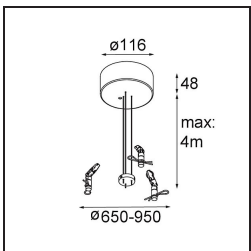

Date
Customer
Project
Type

Flat Moon Suspended 450 lx LED 4000K DALI DI White Structure

Specifications

Material	13300509
Light Source Type	LED
LED Type	FLAT MOON LED
LED technology	LED PCB
CRI	Min. 90
Colour Temperature	4000K
Lifetime	L80B20 @50,000 Hours
Lamp Included	Yes
Number of Light Sources	1
CIE flux code	46 77 95 100 79
Binning (SDCM)	3
Light Direction	Down
Input Voltage	230V
Luminaire power (W)	29.4
Electrical Class	I
IP Rating	20
Glow wire rating (°C)	650
Dimming Protocol	DALI
DALI Standard	DALI-2
Indoor/Outdoor	Indoor
Application	Ceiling
Mounting	Suspended
Adjustability	Not Applicable
Distance to Lighted Object (m)	0,1
Primary Colour & Primary Finish	White, Structure
Gross weight (g)	5330.0
Luminous flux per lamp (lm)	2860
Efficacy (lm/W)	97
Glare rating	23
Remark	<ul style="list-style-type: none"> • Suspension kit not included • Suspension kit not included • This is not a complete product. Suspension kit required.

13309009 Cover Plate Flat Moon 450 White Structure

11061932 Power Feed and Suspension Kit 4000 Round 5P Flat Moon (3) Straight Black Structure

11061909 Power Feed and Suspension Kit 4000 Round 5P Flat Moon (3) Straight White Structure

11061809 Power Feed and Suspension Kit 4000 Round 3P Flat Moon (3) Straight White Structure

11061832 Power Feed and Suspension Kit 4000 Round 3P Flat Moon (3) Straight Black Structure

11066109 Power Feed and Suspension Kit Round 5P Flat Moon (3) Triangle (Incl. Power Feed Cable & Suspension Cable 4000) White Structure