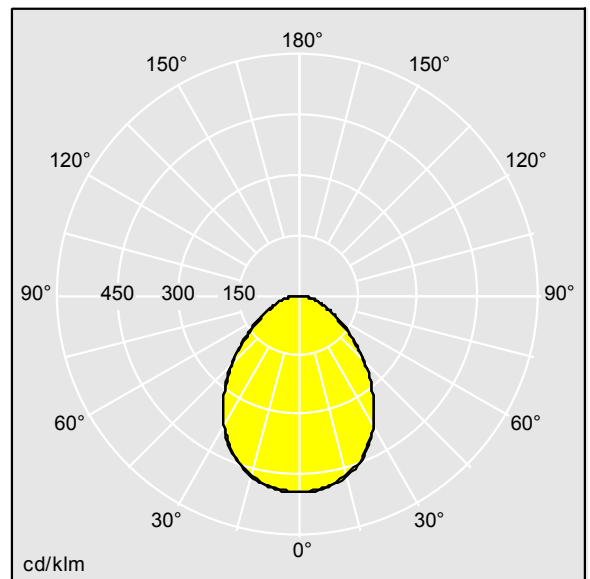

UGR < 19 and L65 < 3000 cd/m<sup>2</sup> as per EN 12464:2011

Dimensions: 596 x 596 x 34 mm  
Luminaire input power: 39.2 W  
Luminaire luminous flux: 4800 lm  
Luminaire efficacy: 122 lm/W  
Weight: 2 kg

TLG\_BET3\_F\_MREQ.jpg

TLG\_BET3\_M\_Q600.wmf

BETAIII596HO4000K.ltd

Lamp position: STD - standard  
Light Source: LED  
Luminaire luminous flux\*: 4800 lm  
Luminaire efficacy\*: 122 lm/W  
Lamp efficacy: 122 lm/W  
Colour Rendering Index min.: 80  
Ballast: 1 x 87500960 DRV TR LC 44W 1.05A 42V  
F #fixC SRL ADV2