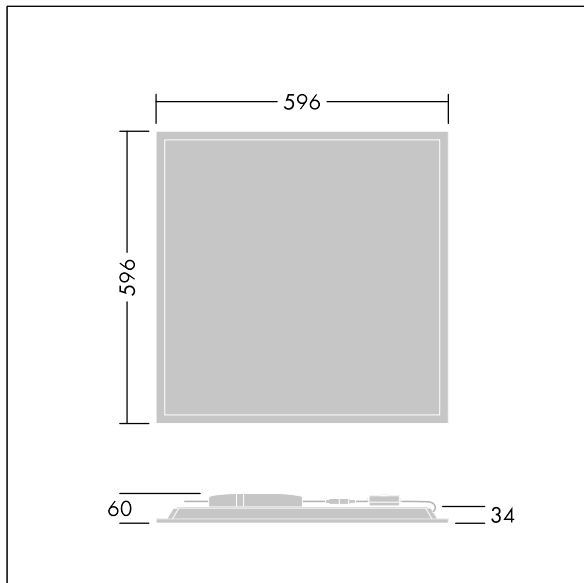

### Beta 3

A square ceiling recessed LED luminaire. Fixed output LED driver. Class II electrical, IP44\_IP20, Impact strength: IK05. Body: sheet steel, white (close to RAL9016). Diffuser: Opalised PMMA with micro-prismatic foil inlay. Supplied with safety wire. Complete with 4000K LED.

UGR < 19 and L65 < 3000 cd/m<sup>2</sup> as per EN 12464:2011

Dimensions: 596 x 596 x 34 mm  
Luminaire input power: 39.2 W  
Luminaire luminous flux: 4800 lm  
Luminaire efficacy: 122 lm/W  
Weight: 2 kg

TLG\_BET3\_F\_MREQ.jpg

TLG\_BET3\_M\_Q600.wmf

BETAIII596HO4000K.ltd

Lamp position: STD - standard  
Light Source: LED  
Luminaire luminous flux\*: 4800 lm  
Luminaire efficacy\*: 122 lm/W  
Lamp efficacy: 122 lm/W  
Colour Rendering Index min.: 80  
Ballast: 1 x 87500960 DRV TR LC 44W 1.05A 42V  
F #fixC SRL ADV2