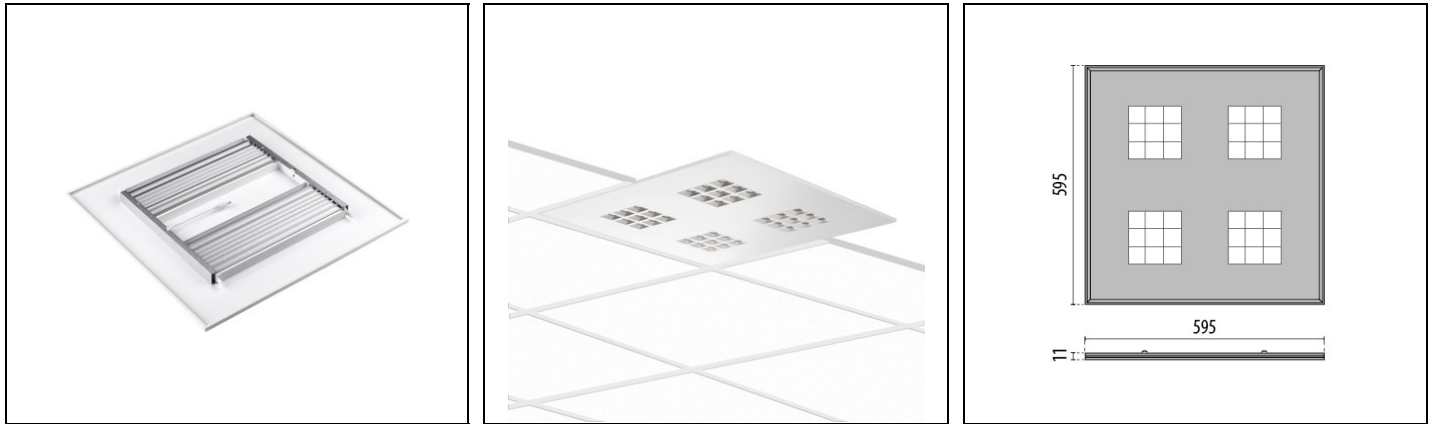

## Description

Ultra-flat LED luminaire, includes:

- Galvanized perforated sheet, powder-coated housing
- Optics made up of PMMA optics and white polycarbonate reflectors to optimise light distribution
- UGR<16
- Remote ON/OFF driver included

**General information**

Lampholder:	LED	Light source:	LED
Lightsource lumen output [lm]:	5110	Luminaire lumen output [lm]:	3604
Luminaire wattage [W]:	25 W	Luminous efficacy [lm/W]:	144
CRI:	80	Kelvin:	4000
Colour / Finish:	WH-87 / White / Textured	IP degree of protection:	IP20
IK-J-xxIP:	IK05 0.70J xx3	Insulation class:	II
Optic:	SYMMETRIC EXTRA-WIDE	Net weight [kg]:	3.662

**Mechanical features**

Shape:	SQUARE > 300 MM	Housing material:	PAINTED STEEL
Glow wire test [°C]:	650 °C		

**Electrical features**

Voltage type:	AC	Power factor / COS Φ:	>0.9
Inrush current [A/μs]:	8 / 40		