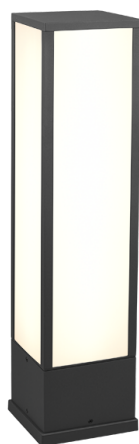

Poli

FUERTE – 526260142

incl. 1x SMD LED, 15W · 1x 1700lm, 3000K

- IP54

The FUERTE outdoor luminaire is characterised by its timeless yet modern appearance. The light filtered through the cover provides a pleasant light intensity in the garden, entrance area or on the terrace. In addition, the luminaire is particularly weather-resistant due to the IP54 protection class and the die-cast aluminium and is therefore suitable for lighting your outdoor area. The luminaire offers numerous application possibilities thanks to its simple form and modern colour scheme in anthracite and white. In addition, the luminaire features modern LED technology, which is characterised by high light quality and energy efficiency. Compared to conventional halogen lamps, up to 80% of energy costs can be saved. In addition, LED light sources have a long service life, produce less heat and protect the environment.

Tipul de material

Fonta aluminiu · Antracit
Plastic · Alb

Dimensiunile produsului

Latime: 15cm
Înălțimea: 60cm
Adâncimea: 15cm
Masa: 2,365kg

Date tehnice

Becuri: SMD – LED (integrat)
Watt: 15W
Lumen: 1x 1700lm
Kelvin: 3000K
Redarea culorilor (CRI): > 80 CRI
Durata de viață: 30000H
Cicluri de comutare: 15000x ON/OFF

Informații despre distribuitor

Cod EAN: 4017807492569
Cod vama: 94052190900

Dimensiunile ambalajului și masa

Număr de bucăți: 1

Latime: 15,5cm
Înălțimea: 15,5cm
Adâncimea: 61cm
Masa: 2,625kg