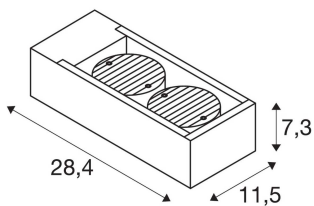

ESKINA FRAME WL

Outdoor LED wall-mounted light double anthracite
CCT switch 3000/4000K

An all-round successful design with an elegant rectangular aluminium frame: the popular outdoor lights of the ESKINA family now offer even greater scope for application in the FRAME design alternative. The anthracite-coloured ESKINA FRAME makes a stylish impression in any outdoor area. The pivoting light heads ensure flexible light emission. Thanks to a high IP protection rating, ESKINA is perfectly protected from the elements. Hinzu kommt, dass sich die Lichtfarbe (3000/4000 K) über den CCT Switch flexibel vor der Installation wechseln lässt. This means that easy installation is a mere formality.

TECHNICAL DATA

Item no.:	1004748
Number of different light outlets	2
Primary nominal voltage	220-240V ~50/60Hz mA/V
Secondary power / secondary voltage	700 mA/V
Width	11.5 cm
Height	7.3 cm
Depth	28.4 cm
Net weight	1.35 kg
Gross weight	1.445 kg
IP Code	IP 65
Safety class	I
Assembly	Surface
Assembly details	Wall
Number of through-wires	15
Wattage	27.0 W
Lumen	2400 lm
Beam angle	95 °
Color	anthracite
CRI	>80
LXXBXX data	70/50
Minimum ambient temperature	-20 °C
Maximum ambient temperature	35 °C