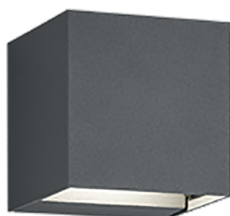

Wall lamp

ADAJA – 226860242

incl. 2x SMD, 3W · 2x 350lm, 3000K

- **Up and Down lighting**
- **Wallmounting**
- **IP54**
- **Not dimmable**

Multifaceted lighting design and a simple shape - the ADAJA wall light with up & down lighting. When the luminaire is switched on, the light is effectively projected onto the wall of the building, creating a decorative lighting ambience. The luminaire has adjustable internal elements so that the upward and downward light cones can be individually selected between 0 and 90. Thanks to the weather-resistant die-cast aluminium in combination with the IP54 protection rating, the wall light with a size of 8 x 8 cm is ideal for illuminating your outdoor area. The anthracite-coloured design can be combined in a variety of ways and ensures a modern appearance. In addition, the luminaire features modern LED technology, which is characterised by high light quality and energy efficiency. Compared to conventional halogen lamps, up to 80% of energy costs can be saved. In addition, LED light sources have a long service life, produce less heat and protect the environment.

Material construction

Diecast aluminium ·
Anthracite

Product dimensions

Width: 8cm
Height: 8cm
Weight: 0,4kg

Technical data

Light source: SMD – LED (integrated)
Watt: 3W
Lumen: 2x 350lm
Kelvin: 3000K
Color rendering (CRI): > 80 CRI
Lifetime: 30000H
Switching cycles: 15000x ON/OFF