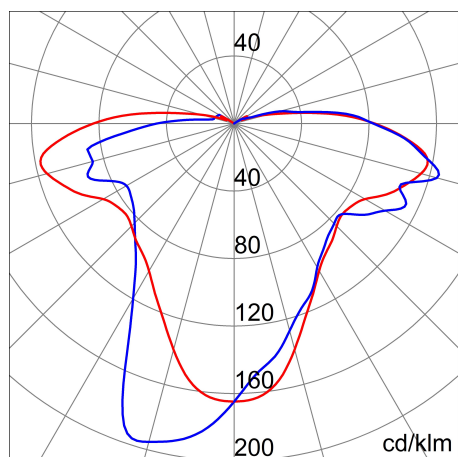

Photometric data

To maintain the regular updating of our products, PERFORMANCE iN LIGHTING reserves the right to make changes without prior notice. For the most up to date information we always recommend you read the latest version published on the website www.performanceinlighting.com. Delivered luminaire lumen outputs and power consumptions, including losses, are subject to a tolerance of +/- 7%, and unless otherwise stated the values apply to an ambient temperature of 25°C. Terms of warranty are available at <https://www.performanceinlighting.com/qr/company/led-warranty>

For information:
GEWISS Romania SRL
Sos. Pipera, Nr. 46D-46E-48, Oregon Park, Cladirea B, Etaj 5
Sector 2, Bucuresti
Tel. +40 31 4370 650

gewiss-ro@gewiss.com
www.performanceinlighting.com