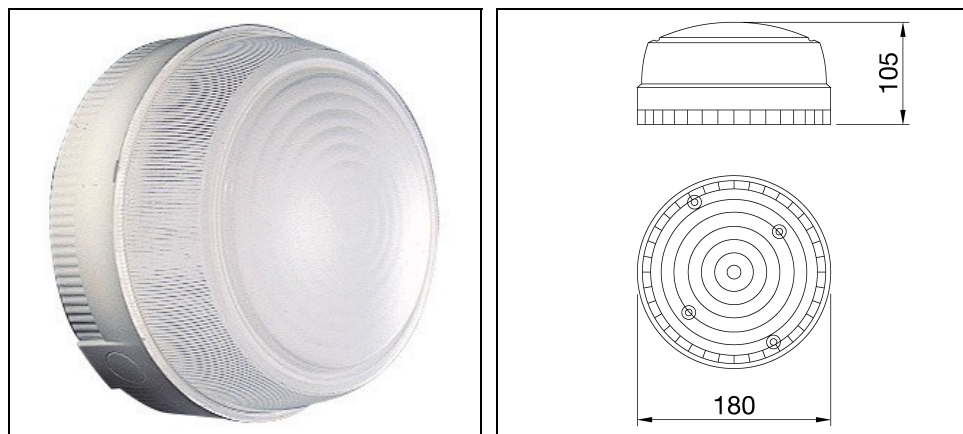

TONDA ES 180

Part number GW80651

Description

Compact watertight lamp, entirely made of polycarbonate and suitable for indoor and outdoor applications

- It is characterized by high shock resistance and electrical safety, with double feeding terminals: at the bottom or at the side of the luminaire

Product data

ETIM Group:	EG000027	ETIM Class:	EC0028g2
-------------	----------	-------------	----------

General information

Lampholder:	E27	Light source:	
Colour / Finishing:	GR-RAL7035 / Grey RAL7035	IP degree of protection:	IP44
Impact resistance / impact energy:	IK10 20J xx9	Protection class:	II
Optic:	TRNSP - Symmetric	Net weight [kg]:	250.1
Overall diameter [mm]:	180	Overall height [mm]:	105

Mechanical features

Housing material:	Plastic	Diffuser material:	Plastic
Glow wire test [°C]:	850 °C		

Electrical features

Voltage type:	AC	Input voltage [V AC]:	220/240
Input frequency [Hz]:	50/60		

Installation

Application area:	Outdoor lighting	Mounting type:	Bulkhead
Min. ambient temperature [°C]:	0		

Light features

Distribution of light emission:	Direct
---------------------------------	--------

Photometric data