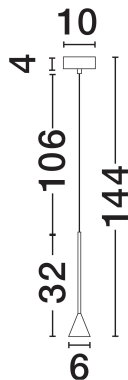

NOVA LUCE

PRODUCT DATASHEET

Version: 001

PRODUCT PHOTOGRAPH

TECHNICAL DRAWING

GENERAL INFORMATION

Product Code	9060217
Collection	Indoor
Product Category	Suspension
Product Family	Net
Mounting Location	Wall
Application Environment	Indoor
Specifications	N/A

DIMENSION & WEIGHT

LxWxH (cm)	D: 6 H: 144
Cut Out (cm)	N/A
Weight (Kgr)	0.5

MATERIAL & COLOR

Product Color	Black & Brass Gold
Body Material	Aluminium

APPLICATION & MOUNTING

Ambient Working Temp.	Max 45°C
Type of Protection	IP20
Dimmable	Yes
Type of Dimming	Triac
Mounting type	Surface
Mounting Depth (cm)	N/A
Led Module Replaceable	No
Light Source	LED

Power (Nominal)	6W
Input voltage (Nominal)	220-240V
Mains Frequency	50/60Hz

PHOTOMETRICAL DATA

Luminous Flux	262lm
Color Temperature	3000K
Light Color (Designation)	Warm White

WARRANTY

Warranty	3 Years
----------	----------------