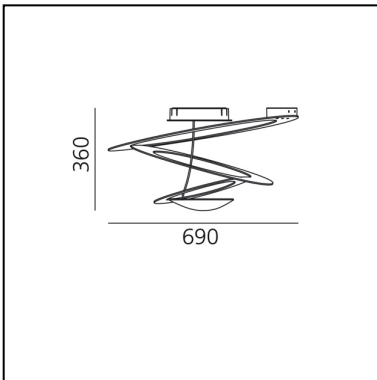

## LUMINAIRE

- Watt: **330W**
- Voltage: **220V-240V**
- Delivered lumen output: **3686lm**
- Efficiency: **64%**
- Efficacy: **11.17lm/W**
- CRI: **100**

## FEATURES

- Product Code: **1247010A**
- Colour: **White**
- Installation: **Ceiling**
- Material: **Aluminum**
- Series: **Design Collection**
- Environment: **Indoor**
- Area contract: **Residential**
- Emission: **Indirect**
- design by: **Giuseppe Maurizio Scutellà**

## DIMENSIONS

- Height: **360 mm**
- Diameter: **690 mm**
- Glow Wire Test: **650°**