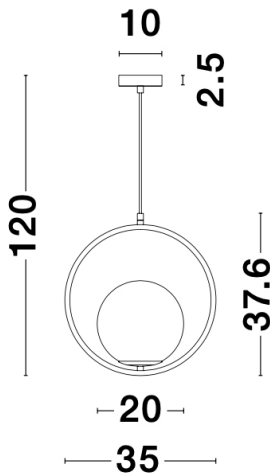

NOVA LUCE

PRODUCT DATASHEET

Version: 001

PRODUCT PHOTOGRAPH

TECHNICAL DRAWING

GENERAL INFORMATION

Product Code	9988169
Collection	Decorative
Product Category	Suspension
Product Family	Obitar
Mounting Location	Ceiling
Application Environment	Indoor

DIMENSION & WEIGHT

LxWxH (cm)	L: 35 W: 20 H: 120
Cut out (cm)	N/A
Weight (Kgr)	1.1

MATERIAL & COLOR

Product Color	Brass Gold & Opal
Body Material	Metal & Glass

APPLICATION & MOUNTING

Ambient Working Temp.	Max 45 oC
Type of Protection	IP20
Dimmable	Depends on the lamp
Type of Dimming (Optional)	N/A
Mounting type	Ceiling
Mounting Depth (cm)	N/A
Led Module Replaceable	Yes
Light Source	LED ?27

Power (Nominal)	Depends on the lamp
Input voltage (Nominal)	220-240Vac
Mains Frequency	50/60Hz

PHOTOMETRICAL DATA

Luminous Flux	Depends on the lamp
Color Temperature	Depends on the lamp
Light Color (Designation)	N/A