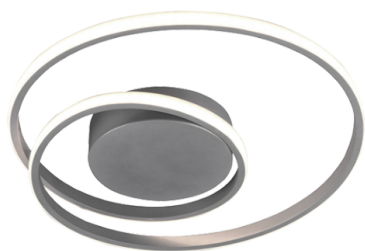

Ceiling lamp

ZIBAL – R62911187

incl. 1x SMD, 22W · 1x 2500lm, 3000K

- **Dimmable via switch**
- **Not suitable for external dimmer**
- **Wall- & ceiling mounting**
- **IP20**

The ZIBAL ceiling light creates atmospheric and soft lighting effects and is particularly impressive with its elegant design, which perfectly rounds off any modern furnishing style. The luminaire also has a SWITCH dimmer, allowing the brightness to be adjusted from 100% to 50% and 25% using a conventional light switch. Thanks to the titanium colour scheme, the light can be combined with many furnishing styles. In addition, the luminaire features modern LED technology, which is characterised by high light quality and energy efficiency. Compared to conventional halogen lamps, up to 80% of energy costs can be saved. In addition, LED light sources have a long service life, produce less heat and protect the environment.

Material construction

Metal · Titan

Product dimensions

Height: 7cm
Diameter: 39cm
Weight: 0,8kg

Technical data

Light source: SMD – LED (integrated)
Watt: 22W
Lumen: 1x 2500lm
Kelvin: 3000K
Color rendering (CRI): > 80 CRI
Lifetime: 30000H
Switching cycles: 15000x ON/OFF