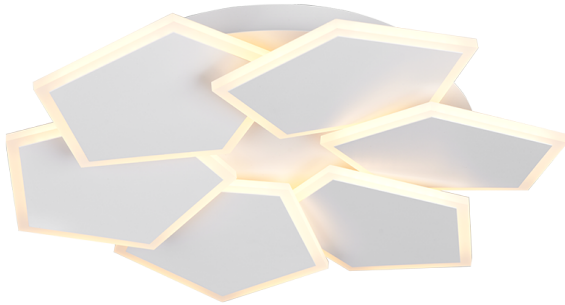

Ceiling lamp

ZAYA – 636810631

incl. 1x SMD, 34W · 1x 3900lm, 2700 – 6500K

Features:

- Ceiling mounting
- Integrated dimmer
- IP20
- Light color infinitely variable
- Memory function
- Night light
- Remote control
- Dimmable via switch
- Timer
- Wallmounting

Color & Material:

Color: White mat
Material: Metal

Dimensions:

Height: 8 cm
Diameter: 50,5 cm
Weight: 2,6 kg

Technical Data:

Light source: SMD (integrated)
Watt: 34W
Lumen: 1x 3900lm
Kelvin: 2700 – 6500K
Color rendering (CRI): > 80 CRI
Lifetime: 20000h
Switching cycles: 15000x ON/OFF
Protection grade: 1
IP Classification: IP20