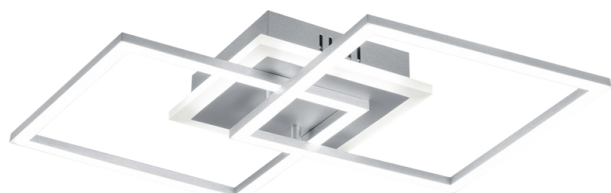

Ceiling lamp

VENIDA – R62793187

incl. 1x SMD LED, 25W · 1x 3000lm, 3000K

- **Dimmable via switch**
- **Not suitable for external dimmer**
- **Wall- & ceiling mounting**
- **Memory function**
- **IP20**

VENIDA impresses with its modern and unusual design. The ceiling light rounds off any modern furnishing style and sets the perfect scene in your living area. The integrated SWITCH dimmer allows you to choose between three different brightness levels using a conventional light switch. By graduating the light intensity from 100% to 50% and 25%, the light can be used to create different lighting moods. Thanks to the matt black colour scheme, the light can be combined with many furnishing styles. In addition, the luminaire features modern LED technology, which is characterised by high light quality and energy efficiency. Compared to conventional halogen lamps, up to 80% of energy costs can be saved. In addition, LED light sources have a long service life, produce less heat and protect the environment.

Material construction

Metal · Titan

Product dimensions

Width: 57,5cm
Height: 7,5cm
Depth: 35,5cm
Weight: 1,1kg

Technical data

Light source: SMD – LED (integrated)
Watt: 25W
Lumen: 1x 3000lm
Kelvin: 3000K
Color rendering (CRI): > 80 CRI
Lifetime: 25000H
Switching cycles: 15000x ON/OFF