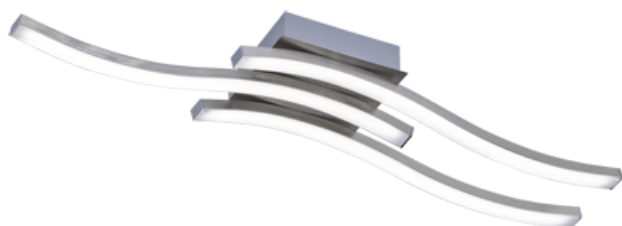

Ceiling lamp

ROUTE – R62473107

incl. 3x SMD LED, 5W · 3x 500lm, 3000K

- **Ceiling mounting**
- **IP20**
- **Not dimmable**

The ROUTE ceiling light impresses with its modern and elegantly curved design. When positioned correctly, the light becomes a real eye-catcher and stylishly enhances any living area. The three-light ROUTE ceiling light emits a soft, warm white light and is ideal for illuminating medium-sized living rooms or bedrooms. The colour combination of matt nickel and white meets modern furnishing concepts and can be integrated effortlessly. In addition, the luminaire features modern LED technology, which is characterised by high light quality and energy efficiency. Compared to conventional halogen lamps, up to 80% of energy costs can be saved. In addition, LED light sources have a long service life, produce less heat and protect the environment.

Material construction

Metal · Nickel mat
Plastic · White

Product dimensions

Width: 56cm
Height: 7cm
Depth: 12cm
Weight: 0,5kg

Technical data

Light source: SMD – LED (integrated)
Watt: 5W
Lumen: 3x 500lm
Kelvin: 3000K
Color rendering (CRI): > 80 CRI
Lifetime: 30000H
Switching cycles: 15000x ON/OFF