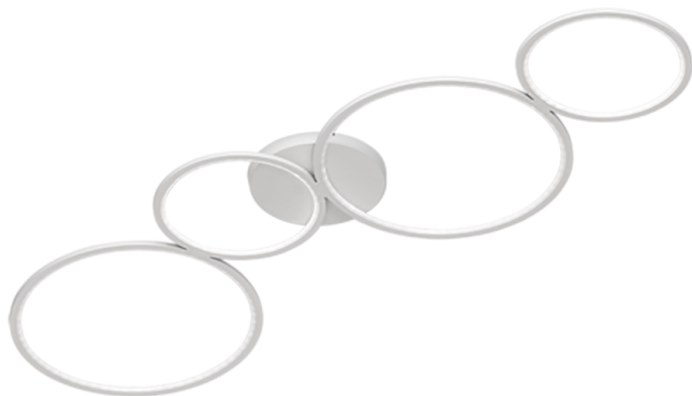

Ceiling lamp

## RONDO – 622610431

incl. 1x SMD LED, 37W · 1x 4800lm, 3000K

- **Dimmable via switch**
- **Ceiling mounting**
- **IP20**
- **Not dimmable**

With its four rings of different diameters hanging from each other, the RONDO ceiling light is a real eye-catcher. The ceiling light has an integrated dimmer that is controlled via the light switch. This allows flexible control of the brightness of the LEDs installed on the inside of each circle. The 97 cm wide ceiling light is a real decorative element and stylishly enhances any living space. Thanks to the matt white colour scheme, the light can be combined with many furnishing styles. In addition, the luminaire features modern LED technology, which is characterised by high light quality and energy efficiency. Compared to conventional halogen lamps, up to 80% of energy costs can be saved. In addition, LED light sources have a long service life, produce less heat and protect the environment.

### Material construction

Metal · White mat

### Product dimensions

Width: 97cm  
Height: 5,5cm  
Depth: 34,3cm  
Weight: 1,1kg