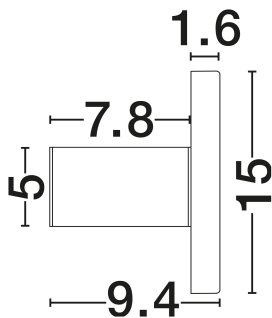

TECHNICAL DRAWING

APPLICATION & MOUNTING

Ambient Working Temp.	Max 45°C
Type of Protection	IP20
Dimmable	No
Type of Dimming	N/A
Mounting type	Surface
Mounting Depth (cm)	N/A
Led Module Replaceable	No
Light Source	LED

NOVA LUCE S.A

Schimatari Viotias
32009, Greece

+30 22620 58 121
+30 22620 56 743

info@novaluce.com
www.novaluce.com