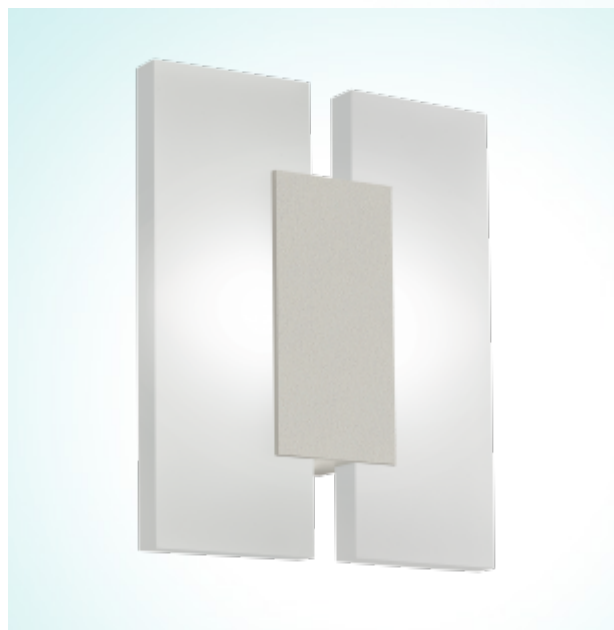

96043

METRASS 2

LED

General Information

Article: 96043
Lighting Type: wall / ceiling luminaire
EAN Code: 9002759960438

Dimensions

Depth: 170 mm
Height: 200 mm
Overhang: 55 mm
Weight: 0.992 kg

Illuminant

Socket: LED
Illuminant: LED
Delivery: incl.
Wattage: 2x 4,5W
Luminous Flux: 960 lm
Luminous Colour: 3000K warm white
Average Lifetime: 25,000 h
Energy Efficiency: A+

Material & Colour

Enclosure Material: aluminium
Enclosure Colour: satin nickel
Glass / Shade Material: plastic
Glass / Shade Colour: satined

Technical Information

Protection Rating: IP20
Protection Class: 2
Line Voltage: 220-240V,50/60Hz
Operation Voltage: 12V

Technical changes reserved