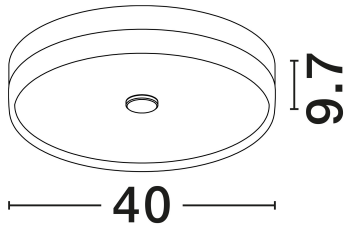

NOVA LUCE

PRODUCT DATASHEET

Version: 001

PRODUCT PHOTOGRAPH

GENERAL INFORMATION

Product Code	9236230
Collection	Indoor
Product Category	Ceiling
Product Family	Helios
Mounting Location	Ceiling
Application Environment	Indoor
Specifications	N/A

DIMENSION & WEIGHT

LxWxH (cm)	D: 40 H: 9.7
Cut Out (cm)	N/A
Weight (Kgr)	2.9

MATERIAL & COLOR

Product Color	Champagne Gold & Amber
Body Material	Steel & Acrylic

TECHNICAL DRAWING

APPLICATION & MOUNTING

Ambient Working Temp.	Max 45°C
Type of Protection	IP20
Dimmable	Yes
Type of Dimming	Triac
Mounting type	Surface
Mounting Depth (cm)	N/A
Led Module Replaceable	No
Light Source	LED

Power (Nominal)	22W
Input voltage (Nominal)	220-240V
Mains Frequency	50/60Hz

PHOTOMETRICAL DATA

Luminous Flux	1320lm
Color Temperature	3000K
Light Color (Designation)	Warm White

WARRANTY

Warranty	3 Years
----------	----------------