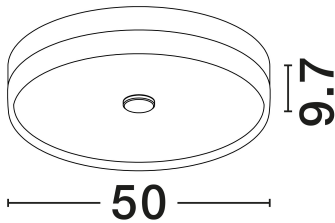

NOVA LUCE

PRODUCT DATASHEET

Version: 001

PRODUCT PHOTOGRAPH

GENERAL INFORMATION

Product Code	9236231
Collection	Indoor
Product Category	Ceiling
Product Family	Helios
Mounting Location	Ceiling
Application Environment	Indoor
Specifications	N/A

DIMENSION & WEIGHT

LxWxH (cm)	D: 50 H: 9.7
Cut Out (cm)	N/A
Weight (Kgr)	4.6

MATERIAL & COLOR

Product Color	Sandy Black & Smokey
Body Material	Steel & Acrylic

TECHNICAL DRAWING

APPLICATION & MOUNTING

Ambient Working Temp.	Max 45°C
Type of Protection	IP20
Dimmable	Yes
Type of Dimming	Triac
Mounting type	Surface
Mounting Depth (cm)	N/A
Led Module Replaceable	No
Light Source	LED

Power (Nominal)	31W
Input voltage (Nominal)	220-240V
Mains Frequency	50/60Hz

PHOTOMETRICAL DATA

Luminous Flux	1705lm
Color Temperature	3000K
Light Color (Designation)	Warm White

WARRANTY

Warranty	3 Years
----------	----------------