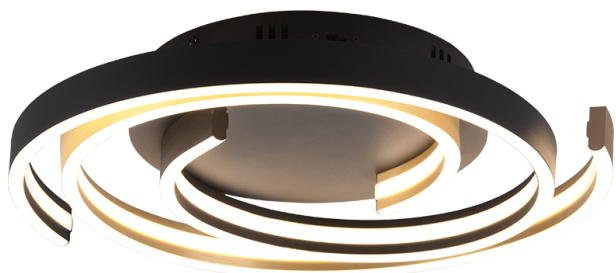

Ceiling lamp

CAYA – 641910208

incl. 1x SMD, 58W · 1x 6800lm,
2300+3000+4000K

- Dimmable via switch
- Ceiling mounting
- Not suitable for external dimmer
- IP20
- Colours directly adjustable at the lamp

Material construction

Metal - Brass mat

Product dimensions

Height: 9cm
Diameter: 50cm
Weight: 2,3kg

Technical data

Light source: SMD – LED (integrated)
Watt: 58W
Lumen: 1x 6800lm
Kelvin: 2300+3000+4000K
Color rendering (CRI): > 80 CRI
Lifetime: 30000H
Switching cycles: 15000x ON/OFF